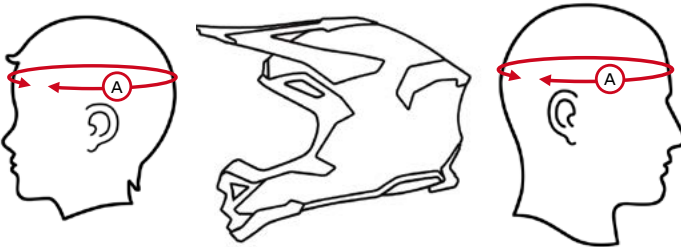

SHERATAN HELMETS

	XS	S	M	L	XL	XXL
A	53 / 54	55 / 56	57 / 58	59	60	61

SPIRIT HELMETS

	XS	S	M	L	XL	XXL
A	53 / 54	55 / 56	57 / 58	59	60	61

INTREPID HELMETS

	XS	S	M	L	XL	XXL
A	53 / 54	55 / 56	57 / 58	59 / 60	61 / 62	63 / 64

KID HELMETS

	S	M	L	XL
A	47 / 48	49 / 50	51 / 52	53 / 54

HELMETS

tutte le misure sono espresse in cm /
All measurements are expressed in cm

ADULT GLOVES

SIZE	NUMBER	HAND (cm)	HAND (Inches)
		Circonferenza mano senza pollice Hand circumference without thumb	Circonferenza mano senza pollice Hand circumference without thumb
S	8	18 - 19,5	7 - 7.6
M	9	19 - 21,5	7.4 - 8.5
L	10	21 - 23	8.3 - 9
XL	11	22,5 - 24	8.8 - 9
XXL	12	23 - 25,5	9 - 10