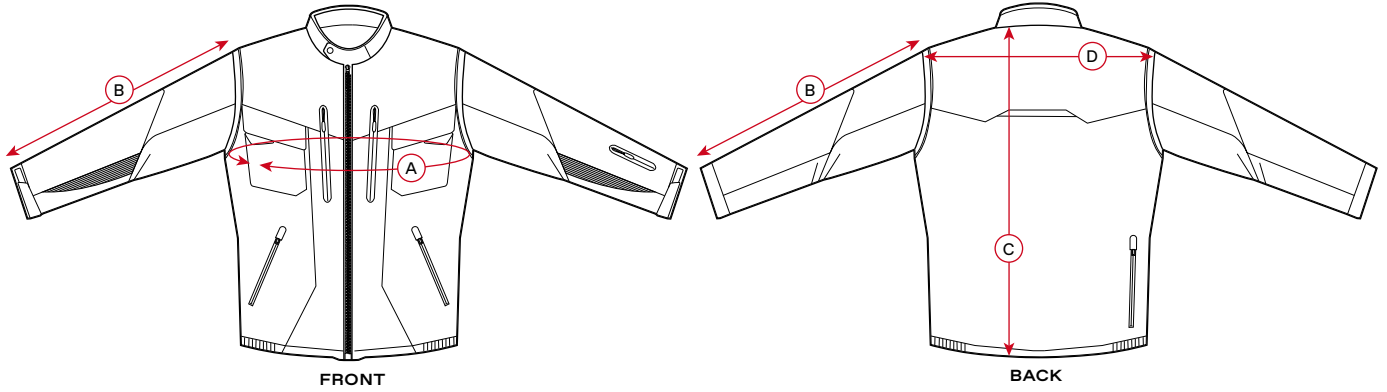

100% MADE
IN ITALY

REGULAR
FIT

tutte le misure sono espresse in cm /
All measurements are expressed in cm

ADULT MADE IN ITALY "STRETCH FIT" PANTS

SIZE USA/EU	A Circonferenza vita Waist circumference	B Cavallo Inseam	C Lunghezza Length
26/44	76	73	95
28/46	79	74	97
30/48	82	76	99
32/50	85	78	101
34/52	88	80	103
36/54	91	82	105

100% MADE
IN ITALY

STRETCH
FIT

tutte le misure sono espresse in cm /
All measurements are expressed in cm

ADULT "TAIGA" ENDURO JACKET

SIZE	A Circonferenza torace Chest circumference	B Lunghezza manica Sleeves length	C Lunghezza dietro Center back length	D Larghezza spalle Shoulder width
M	120	65	71	52
L	125	68	73	54
XL	130	69	75	55
XXL	134	71	76	56