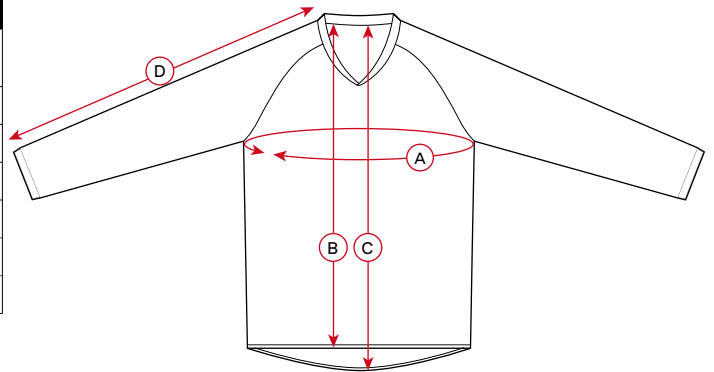

100% MADE
IN ITALY

REGULAR
FIT

tutte le misure sono espresse in cm /
All measurements are expressed in cm

ADULT MADE IN ITALY "STRETCH FIT" PANTS

SIZE USA/EU	A Circonferenza vita Waist circumference	B Cavallo Inseam	C Lunghezza Length
26/44	76	73	95
28/46	79	74	97
30/48	82	76	99
32/50	85	78	101
34/52	88	80	103
36/54	91	82	105

100% MADE
IN ITALY

STRETCH
FIT

tutte le misure sono espresse in cm /
All measurements are expressed in cm

ADULT "TAIGA" ENDURO JACKET

SIZE	A Circonferenza torace Chest circumference	B Lunghezza manica Sleeves length	C Lunghezza dietro Center back length	D Larghezza spalle Shoulder width
M	120	65	71	52
L	125	68	73	54
XL	130	69	75	55
XXL	134	71	76	56

Tutte le misure sono espresse in cm / All measurements are expressed in cm

KID JERSEY

SIZE	A Circonferenza torace Chest circumference	B Lunghezza davanti Front length	C Lunghezza dietro Center back length	D Lunghezza manica Sleeves length
5XS	80	49	52	48
4XS	82	52	55	51
3XS	87	55	57	56
2XS	91	60	63	60
XS	96	62	67	63
S	100	64	71	66